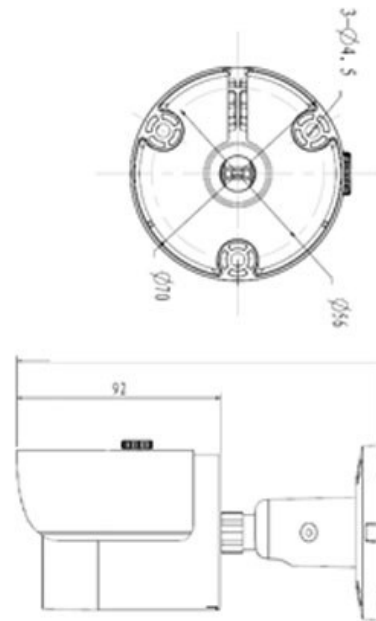

# CP-UNC-TA40L3-V3

4 MP Full HD Network IR Bullet Camera - 30Mtr.

## Main Features

- 1/3" 4MP PS CMOS Image Sensor
- Max 20fps@4M(2688x1520) , 25/30fps@3M(2304x1296)
- H.264 and MJPEG dual-stream encoding
- DWDR, Day/Night (ICR), 3DNR, AWB, AGC, BLC
- 2.8mm fixed lens (3.6mm optional)
- IR Range of 30 Mtrs, IP67, PoE
- Mobile Software: iCMOB, gCMOB
- CMS Software: KVMS Pro, vOptimus Pro

## 4 MP Full HD Network IR Bullet Camera - 30Mtr.